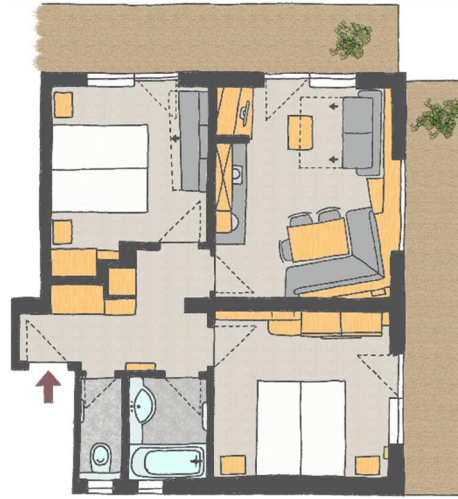

AURIKEL CORSO

APART HOTEL

SKI RESORT ISCHGL

ROOMS

102 max. 2 x 

403 max. 2 x 

404 max. 3 x 

APARTMENTS WITH ONE BEDROOM

105 max. 3 x 

101 max. 4 x 

201 max. 4 x 

202 max. 4 x 

502 max. 4 x 

APARTMENTS WITH TWO BEDROOMS

304

max. 6 x 

103 + 104

max. 6 x 

301 or 401

max. 6 x 

501 + 502

max. 7 x 

APARTMENTS WITH THREE BEDROOMS

303 + 304