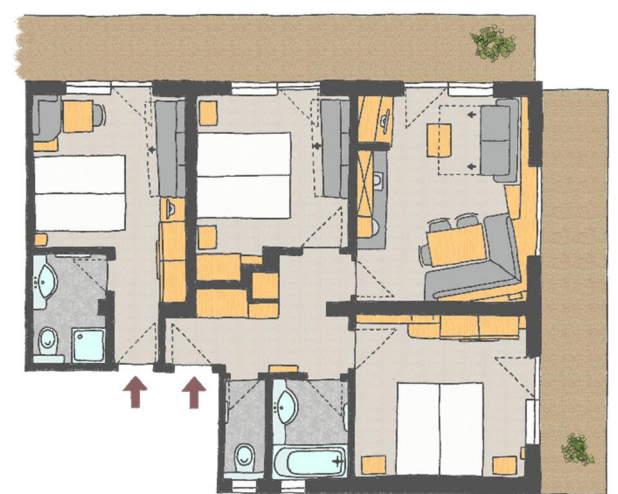

301 + 302 or 401 + 402

max. 8 x