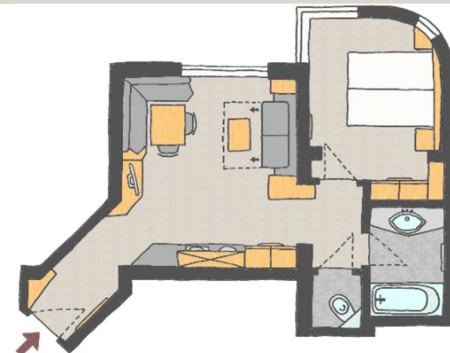

AURIKEL CORSO

APART HOTEL

SKI RESORT ISCHGL

ROOMS

102 max. 2 x 

403 max. 2 x 

404 max. 3 x 

APARTMENTS WITH ONE BEDROOM

105 max. 3 x 

101 max. 4 x 

201 max. 4 x 

202 max. 4 x 

502 max. 4 x 

APARTMENTS WITH TWO BEDROOMS

304

max. 6 x 