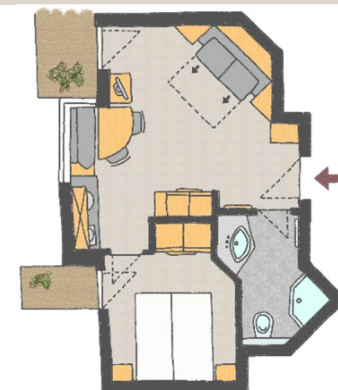

AURIKEL CORSO

APART HOTEL

SKI RESORT ISCHGL

ROOMS

102 max. 2 x 

403 max. 2 x 

404 max. 3 x 

APARTMENTS WITH ONE BEDROOM

105 max. 3 x 

101 max. 4 x 

201 max. 4 x 

202 max. 4 x 

502 max. 4 x 

APARTMENTS WITH TWO BEDROOMS

304

max. 6 x 

103 + 104

max. 6 x 

301 or 401

max. 6 x 

501 + 502

max. 7 x 

APARTMENTS WITH THREE BEDROOMS

303 + 304