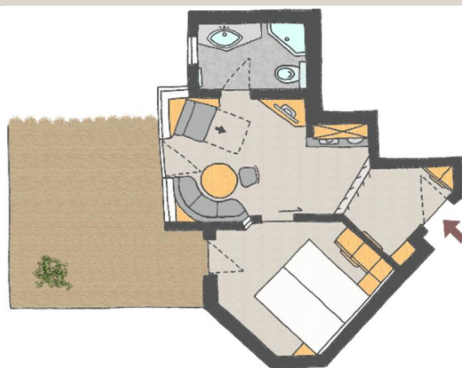

AURIKEL CORSO

APART HOTEL

SKI RESORT ISCHGL

ROOMS

102 max. 2 x 

403 max. 2 x 

404 max. 3 x 

APARTMENTS WITH ONE BEDROOM

105 max. 3 x 

101 max. 4 x 

201 max. 4 x 

202 max. 4 x 

502 max. 4 x 

APARTMENTS WITH TWO BEDROOMS

304

max. 6 x 

103 + 104

max. 6 x 

301 or 401

max. 6 x 

501 + 502

max. 7 x 

APARTMENTS WITH THREE BEDROOMS

303 + 304